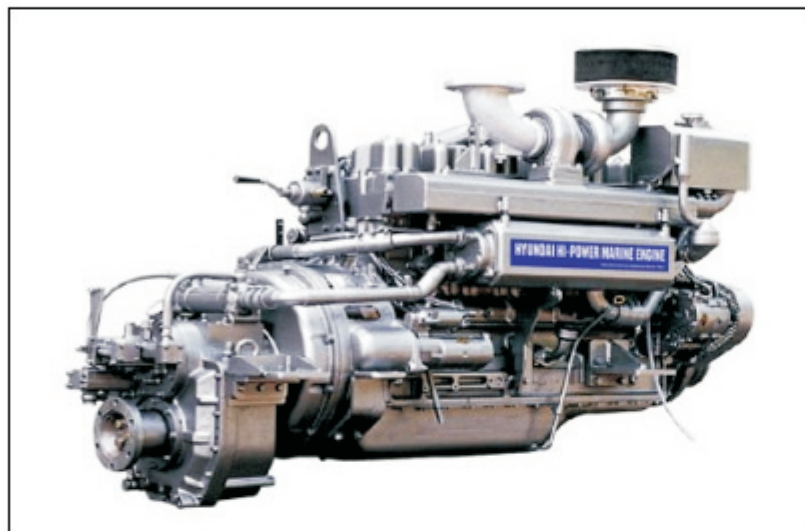

Product gallery

- ◻ 제목 **DD6AZ(247PS)**
- ◻ 작성자 daedongmarine
- ◻ 입력일 2008-04-02 17:57:23
- ◻ 조회수 48
- ◻ 이메일
- ◻ 홈페이지

DD6AZ(247PS)

상세보기

Configuration	4cycle In-line	
PS/RPM	247/2000	
No. of cylinders	6	
Bore * Stroke	130*140	
Displacement(cc)	11149	
Compression ratio	16:1	
Combustion type	Direct injection	
Aspiration	Turbo charged	
Fuel	Diesel light oil	
Fuel consumption(g/p.s.h)	160	
Lubricating oil	API GRADE CD(ASE15W/40)	
Lubricating system	Forced lubricating with gear pump	
Cooling system	Fresh water cooling with centrifugal pump	
Starting system	Electric starting (DC24V)	
Fuel system	Bosch type	
Dry weight	1280kg	
Reduction gear	Model	DMT110A
	Ratio	2,09:1~3,46:1
Dimension	Length	1690mm
	Width	900mm
	Height	1360mm

◻ 이전글 DD6AU(165PS)

◻ 다음글 DD6AT2(278PS)