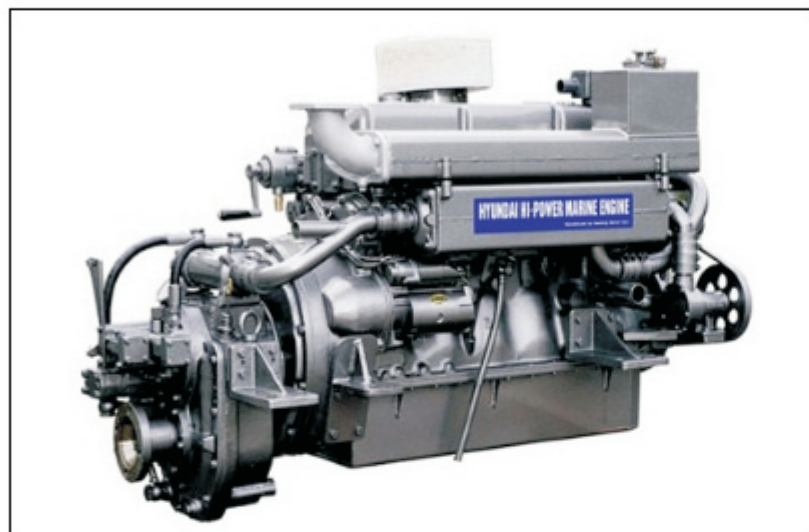

Product gallery

- 제목 **DD6BR(132PS)**
- 작성자 daedongmarine
- 입력일 2008-04-02 17:53:34
- 조회수 56
- 이메일
- 홈페이지

DD6BR(132PS)

상세보기

Configuration	4cycle In-line	
PS/RPM	132/2200	
No. of cylinders	6	
Bore * Stroke	118*115	
Displacement(cc)	7545	
Compression ratio	17,5:1	
Combustion type	Direct injection	
Aspiration	Natural aspirated	
Fuel	Diesel light oil	
Fuel consumption(g/p.s.h)	160	
Lubricating oil	API GRADE CD(ASE15W/40)	
Lubricating system	Forced lubricating with gear pump	
Cooling system	Fresh water cooling with centrifugal pump	
Starting system	Electric starting (DC24V)	
Fuel system	Bosch type	
Dry weight	750kg	
Reduction gear	Model	DMT50A
	Ratio	2,06:1~3,46:1
Dimension	Length	1545mm
	Width	640mm
	Height	830mm

▶ 이전글 DD4AK(93PS)

▼ 다음글 DD6BR-M2(185PS)