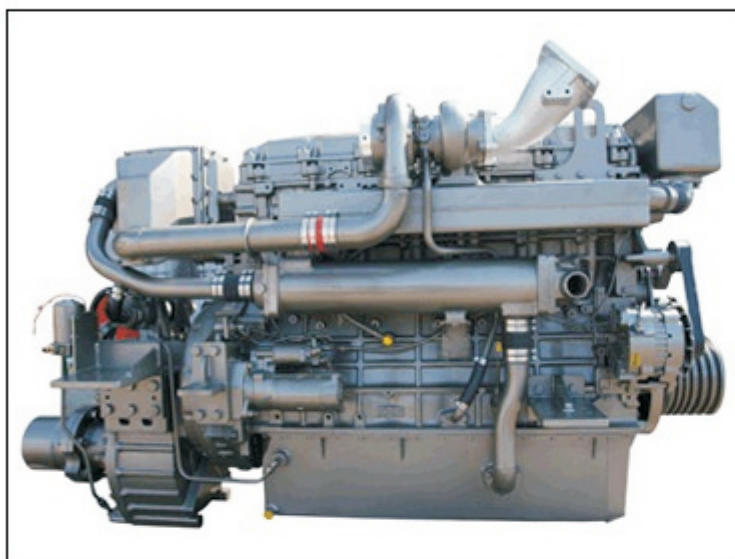

## Product gallery

- 제목 **DD6CE (550PS)**
- 작성자 daedongmarine
- 입력일 2008-04-02 17:58:55
- 조회수 53
- 이메일
- 홈페이지

DD6CE (550PS)

### 상세보기

Configuration	4cycle In-line	
PS/RPM	550/2000	
No. of cylinders	6	
Bore * Stroke	130X160	
Displacement(cc)	12742	
Compression ratio	17,2:1	
Combustion type	ECU	
Aspiration	T/C	
Fuel	Diesel light oil	
Fuel consumption(g/ps.h)	159	
Lubricating oil	API CLASS "CI-4"	
Cooling system	Forced lubricating with gear pump	
Fuel Injection pump	EUI	
Lub.Oil consumption(g/ps.h)	0,95	
Startion system	Electric starting (DC24V)	
Reduction gear	Model	DMT240H
	Ratio	11,50~3,40
Dimensions	Length	1885
	Width	820
	Height	1308
Weight (kgs)	1620	